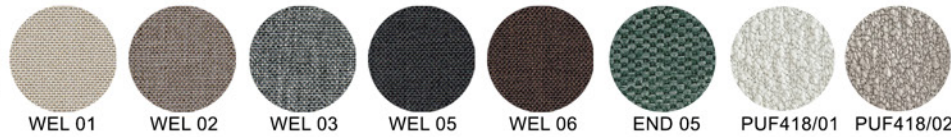

FABRIC

SOFA