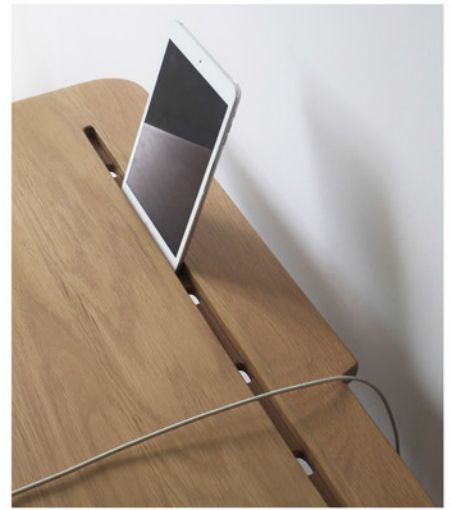

1 Muse Table
W120,150 D60 H75 cm.