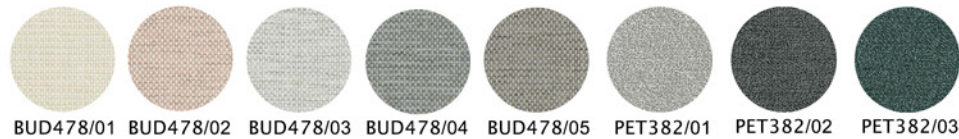

WOOD

FABRIC

SOFA

CHAIR

ARMCHAIR

STOOL

PET

LEATHER

FABRIC LEATHER