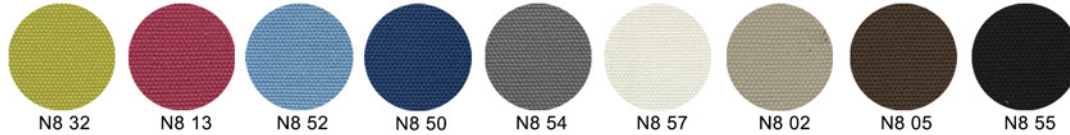

WOOD

FABRIC

SOFA

CHAIR

ARMCHAIR

STOOL

PET

LEATHER

FABRIC LEATHER