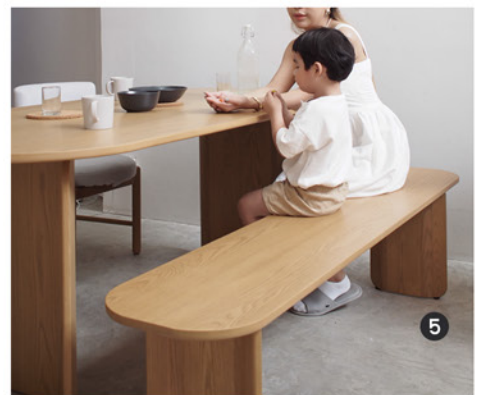

3 After You Chair
เก้าอี้

1 All Day Table
W80,120,150,180 D80 H74 cm.

2 Share Bench
W105,135,165 D40 SH45 cm.

3 After You Chair (w)
W43 D47 SH45 H79 cm.

1 Bound Table
W180,200,280 D90 H75 cm.

Natural	Brown	Dark Brown	Powder	Black