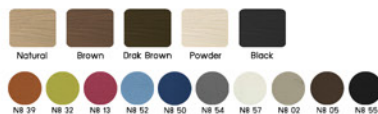

1 Boho Shelf
W50 D40 H160 cm.